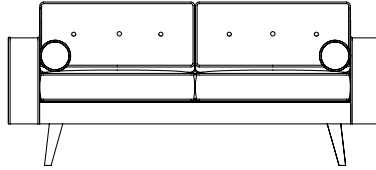

TECHNICAL INFORMATION

- *Piping detail to arms, seats, backs.*
- *Two piped bolsters*
- *Detachable tapered legs*

3 SEATER SOFA

H780mm W2020mm D840mm

2.5 SEATER SOFA

H780mm W1800mm D840mm

CORNER SOFA

H780mm W22700mm D22700mm

2 SEATER SOFA

H780mm W1600mm D840mm

CHAIR

H780mm W2020mm D840mm

FOOTSTOOL

H440mm W800mm D650mm

2 SEATER CHAISE

H780mm W1600mm D1645mm