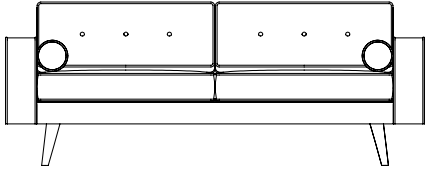

MADE BY MERIDIAN

Our CNC Precision cut birch ply frames are fitted with solid timber rails on all load bearing areas, before a generous number of steel serpentine springs are attached using solid steel clips.

TECHNICAL INFORMATION

- *Piping detail to arms, seats, backs.*
- *Two piped bolsters*
- *Detachable tapered legs*

3 SEATER SOFA

H780mm W2020mm D840mm

2.5 SEATER SOFA

H780mm W1800mm D840mm

CORNER SOFA

H780mm W22700mm D22700mm

2 SEATER SOFA

H780mm W1600mm D840mm

CHAIR

H780mm W2020mm D840mm

FOOTSTOOL

H440mm W800mm D650mm

2 SEATER CHAISE

H780mm W1600mm D1645mm