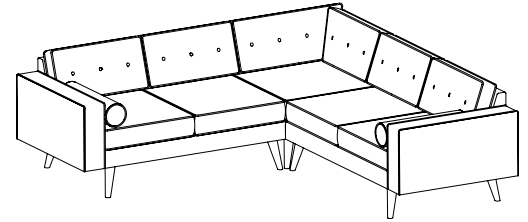

TECHNICAL INFORMATION

- *Piping detail to arms, seats, backs.*
- *Two piped bolsters*
- *Detachable tapered legs*

3 SEATER SOFA

H780mm W2020mm D840mm

2.5 SEATER SOFA

H780mm W1800mm D840mm

CORNER SOFA

H780mm W22700mm D22700mm

2 SEATER SOFA

H780mm W1600mm D840mm

CHAIR

H780mm W2020mm D840mm

FOOTSTOOL

H440mm W800mm D650mm

2 SEATER CHAISE

H780mm W1600mm D1645mm